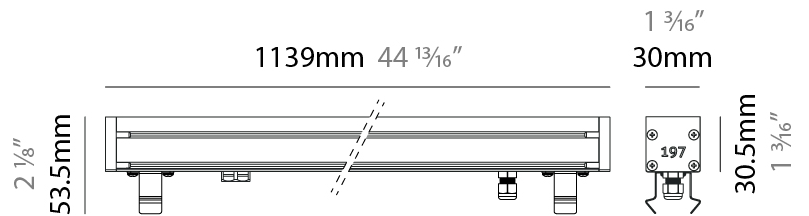

SLASH 30 RECESSED

E12I0054- _____ - _____

base number   Color   Lens
Temperature   Options

1. To build a product code in our configurator select the specify button on the base model # product page
2. To build a manual product code on this datasheet choose from the options listed below in blue font and add the suffix to the base model #

GENERAL

Series: Slash 30
Brand: Unonovesette
Division: Exterior
Mounting Type: Recessed
Mounting Location: In-Ground
Subcategory: Wallwash

PHYSICAL

Shape: Rectangle
Length (mm): 1139
Length (in): 44 ¹³/₁₆
Width (mm): 30
Width (in): 1 ³/₁₆
Height (mm): 53.5
Height (in): 2 ¹/₈
Light Distribution: Adjustable / Direct
Diffuser: Extra clear tempered 6mm
Fixture Finish: ANA
Fixture Material: Extruded Aluminum
Cable Details: IP68 30cm Cable with Easy Lock system

ELECTRICAL

Lamp Type: LED
Input Wattage (W): 30.5
Total Output Wattage (W): 23.88
Dimming: Non-Dimmable
Driver Included: No
Driver Location: Remote
Driver Type: Constant Voltage - Universal
Driver Class: Class 2
Input Voltage (V): 120 - 277
Output Voltage (V): 24
Upon Request: Phase Dimming (120Vac only) / 0-10V Dimming

LED

Color Temperature (°K): 2200 / 2700 / 3000 / 4000
Max. Delivered Lumen (lm): 2520 (3000K)
CRI: >90 CRI
Lamp Life (hrs): 100000

OPTICAL

Optic°: 12 / 21 / 31 / 46 / 13x36
Adjustability: Tilt ±20°

RATINGS AND CERTIFICATIONS

Certified By: Certified for North American Standards
IP rating: IP67
IK Rating: IK06