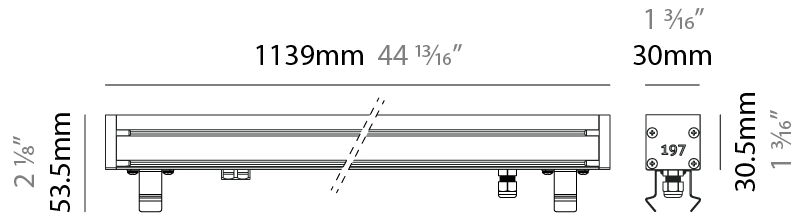

SLASH 30 RECESSED

E12I0055-

base number   Color   Lens
Temperature   Options

1. To build a product code in our configurator select the specify button on the base model # product page
2. To build a manual product code on this datasheet choose from the options listed below in blue font and add the suffix to the base model #

GENERAL

Series: Slash 30
Brand: Unonovesette
Division: Exterior
Mounting Type: Recessed
Mounting Location: In-Ground
Subcategory: Wallwash

PHYSICAL

Shape: Rectangle
Length (mm): 1139
Length (in): 44 ¹³/₁₆
Width (mm): 30
Width (in): 1 ³/₁₆
Height (mm): 53.5
Height (in): 2 ¹/₈
Light Distribution: Adjustable / Direct
Diffuser: Extra clear tempered 6mm
Fixture Finish: ANA
Fixture Material: Extruded Aluminum
Cable Details: IP68 30cm Cable with Easy Lock system

ELECTRICAL

Lamp Type: LED
Input Wattage (W): 64
Total Output Wattage (W): 50
Dimming: Non-Dimmable
Driver Included: No
Driver Location: Remote
Driver Type: Constant Voltage - Universal
Driver Class: Class 2
Input Voltage (V): 120 - 277
Output Voltage (V): 24
Upon Request: Phase Dimming (120Vac only) / 0-10V Dimming

LED

Color Temperature (°K): 2200 / 2700 / 3000 / 4000
Max. Delivered Lumen (lm): 4560 (3000K)
CRI: >90 CRI
Lamp Life (hrs): 100000

OPTICAL

Optic°: 12 / 21 / 31 / 46 / 13x36
Adjustability: Tilt ±20°

RATINGS AND CERTIFICATIONS

Certified By: Certified for North American Standards
IP rating: IP67
IK Rating: IK06