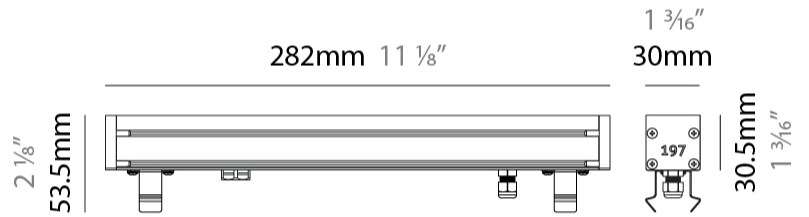

E12I0048- -

base number   Color   Lens
Temperature   Options

1. To build a product code in our configurator select the specify button on the base model # product page
2. To build a manual product code on this datasheet choose from the options listed below in blue font and add the suffix to the base model #

GENERAL

Series: Slash 30
Brand: Unonovesette
Division: Exterior
Mounting Type: Recessed
Mounting Location: In-Ground
Subcategory: Wallwash

PHYSICAL

Shape: Rectangle
Length (mm): 282
Length (in): 11 1/8
Width (mm): 30
Width (in): 1 3/16
Height (mm): 53.5
Height (in): 2 1/8
Light Distribution: Adjustable / Direct
Weight (kg): 0.46
Weight (lbs): 1.014
Diffuser: Extra clear tempered 6mm
Fixture Finish: ANA
Fixture Material: Extruded Aluminum
Cable Details: IP68 30cm Cable with Easy Lock system

ELECTRICAL

Lamp Type: LED
Input Wattage (W): 7.6
Total Output Wattage (W): 6
Dimming: Non-Dimmable
Driver Included: No
Driver Location: Remote
Driver Type: Constant Voltage - Universal
Driver Class: Class 2
Input Voltage (V): 120 - 277
Output Voltage (V): 24
Upon Request: Phase Dimming (120Vac only) / 0-10V Dimming

LED

Color Temperature (*K): 2200 / 2700 / 3000 / 4000
Max. Delivered Lumen (lm): 640 (3000K)
CRI: >90 CRI
Lamp Life (hrs): 100000

OPTICAL

Optic*: 12 / 21 / 31 / 46 / 13x36
Adjustability: Tilt ±20°

RATINGS AND CERTIFICATIONS

Certified By: Certified for North American Standards
IP rating: IP67
IK Rating: IK06