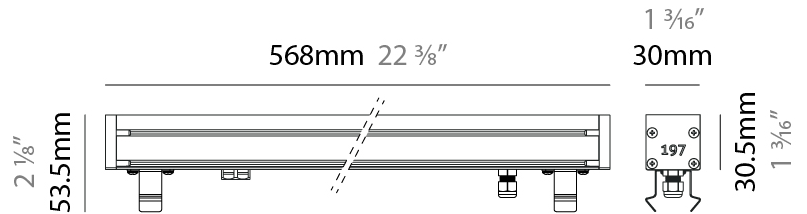

E12I0059-

base number   Color   Lens
Temperature   Options

1. To build a product code in our configurator select the specify button on the base model # product page
2. To build a manual product code on this datasheet choose from the options listed below in blue font and add the suffix to the base model #

GENERAL

Series: Slash 30
Brand: Unonovesette
Division: Exterior
Mounting Type: Recessed
Mounting Location: In-Ground
Subcategory: Wallwash

PHYSICAL

Shape: Rectangle
Length (mm): 568
Length (in): 22 ³/₈"
Width (mm): 30
Width (in): 1 ³/₁₆"
Height (mm): 53.5
Height (in): 2 ¹/₈"
Light Distribution: Adjustable / Direct
Weight (kg): 0.46
Weight (lbs): 1.014
Diffuser: Extra clear tempered 6mm
Fixture Finish: ANA
Fixture Material: Extruded Aluminum
Cable Details: IP68 30cm Cable with Easy Lock system

ELECTRICAL

Lamp Type: LED
Input Wattage (W): 16.95
Total Output Wattage (W): 13.24
Dimming: Non-Dimmable
Driver Included: No
Driver Location: Remote
Driver Type: Constant Voltage - Universal
Driver Class: Class 2
Input Voltage (V): 120 - 277
Output Voltage (V): 24
Upon Request: Phase Dimming (120Vac only) / 0-10V Dimming

LED

Color Temperature (*K): 2200 / 2700 / 3000 / 4000
Max. Delivered Lumen (lm): 1140 (3000K)
CRI: >90 CRI
Lamp Life (hrs): 100000

OPTICAL

Optic*: 12 / 21 / 31 / 46 / 13x36
Adjustability: Tilt ±20°

RATINGS AND CERTIFICATIONS

Certified By: Certified for North American Standards
IP rating: IP67
IK Rating: IK06