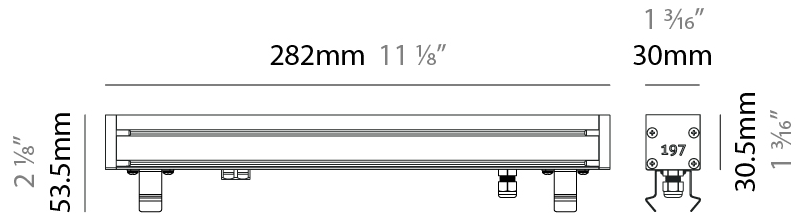

E12I0056- -

base number   Color   Lens
Temperature   Options

1. To build a product code in our configurator select the specify button on the base model # product page
2. To build a manual product code on this datasheet choose from the options listed below in blue font and add the suffix to the base model #

GENERAL

Series: Slash 30
Brand: Unonovesette
Division: Exterior
Mounting Type: Recessed
Mounting Location: In-Ground
Subcategory: Wallwash

PHYSICAL

Shape: Rectangle
Length (mm): 282
Length (in): 11 1/8
Width (mm): 30
Width (in): 1 3/16
Height (mm): 53.5
Height (in): 2 1/8
Light Distribution: Adjustable / Direct
Weight (kg): 0.46
Weight (lbs): 1.014
Diffuser: Extra clear tempered 6mm
Fixture Finish: ANA
Fixture Material: Extruded Aluminum
Cable Details: IP68 30cm Cable with Easy Lock system

ELECTRICAL

Lamp Type: LED
Input Wattage (W): 4.18
Total Output Wattage (W): 3.27
Dimming: Non-Dimmable
Driver Included: No
Driver Location: Remote
Driver Type: Constant Voltage - Universal
Driver Class: Class 2
Input Voltage (V): 120 - 277
Output Voltage (V): 24
Upon Request: Phase Dimming (120Vac only) / 0-10V Dimming

LED

Color Temperature (*K): 2200 / 2700 / 3000 / 4000
Max. Delivered Lumen (lm): 315 (3000K)
CRI: >90 CRI
Lamp Life (hrs): 100000

OPTICAL

Optic°: 12 / 21 / 31 / 46 / 13x36
Adjustability: Tilt ±20°

RATINGS AND CERTIFICATIONS

Certified By: Certified for North American Standards
IP rating: IP67
IK Rating: IK06