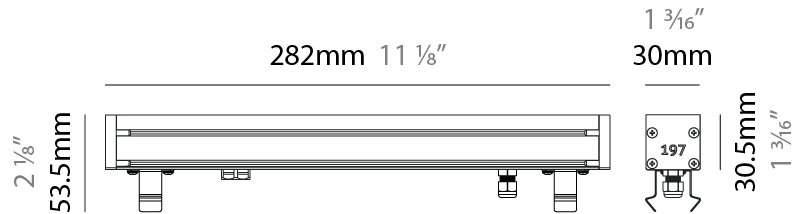

E12I0057-

base number   Color   Lens
Temperature   Options

1. To build a product code in our configurator select the specify button on the base model # product page
2. To build a manual product code on this datasheet choose from the options listed below in blue font and add the suffix to the base model #

GENERAL

Series: Slash 30
Brand: Unonovesette
Division: Exterior
Mounting Type: Recessed
Mounting Location: In-Ground
Subcategory: Wallwash

PHYSICAL

Shape: Rectangle
Length (mm): 282
Length (in): 11 1/8
Width (mm): 30
Width (in): 1 3/16
Height (mm): 53.5
Height (in): 2 1/8
Light Distribution: Adjustable / Direct
Weight (kg): 0.46
Weight (lbs): 1.014
Diffuser: Extra clear tempered 6mm
Fixture Finish: ANA
Fixture Material: Extruded Aluminum
Cable Details: IP68 30cm Cable with Easy Lock system

ELECTRICAL

Lamp Type: LED
Input Wattage (W): 8.48
Total Output Wattage (W): 6.63
Dimming: Non-Dimmable
Driver Included: No
Driver Location: Remote
Driver Type: Constant Voltage - Universal
Driver Class: Class 2
Input Voltage (V): 120 - 277
Output Voltage (V): 24
Upon Request: Phase Dimming (120Vac only) / 0-10V Dimming

LED

Color Temperature (*K): 2200 / 2700 / 3000 / 4000
Max. Delivered Lumen (lm): 570 (3000K)
CRI: >90 CRI
Lamp Life (hrs): 100000

OPTICAL

Optic°: 12 / 21 / 31 / 46 / 13x36
Adjustability: Tilt ±20°

RATINGS AND CERTIFICATIONS

Certified By: Certified for North American Standards
IP rating: IP67
IK Rating: IK06