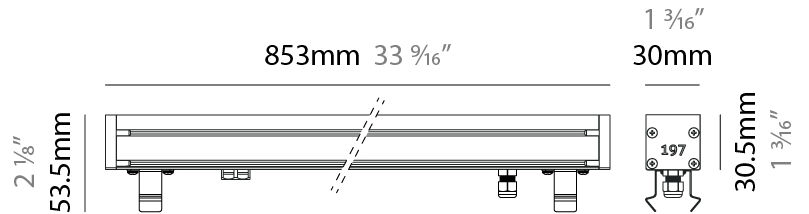

SLASH 30 RECESSED

E12I0052-

base number   Color   Lens
Temperature   Options

1. To build a product code in our configurator select the specify button on the base model # product page
2. To build a manual product code on this datasheet choose from the options listed below in blue font and add the suffix to the base model #

GENERAL

Series: Slash 30
Brand: Unonovesette
Division: Exterior
Mounting Type: Recessed
Mounting Location: In-Ground
Subcategory: Wallwash

PHYSICAL

Shape: Rectangle
Length (mm): 853
Length (in): 33 3/16
Width (mm): 30
Width (in): 1 3/16
Height (mm): 53.5
Height (in): 2 1/8
Light Distribution: Adjustable / Direct
Diffuser: Extra clear tempered 6mm
Fixture Finish: ANA
Fixture Material: Extruded Aluminum
Cable Details: IP68 30cm Cable with Easy Lock system

ELECTRICAL

Lamp Type: LED
Input Wattage (W): 22.92
Total Output Wattage (W): 17.91
Dimming: Non-Dimmable
Driver Included: No
Driver Location: Remote
Driver Type: Constant Voltage - Universal
Driver Class: Class 2
Input Voltage (V): 120 - 277
Output Voltage (V): 24
Upon Request: Phase Dimming (120Vac only) / 0-10V Dimming

LED

Color Temperature (°K): 2200 / 2700 / 3000 / 4000
Max. Delivered Lumen (lm): 1890 (3000K)
CRI: >90 CRI
Lamp Life (hrs): 100000

OPTICAL

Optic°: 12 / 21 / 31 / 46 / 13x36
Adjustability: Tilt ±20°

RATINGS AND CERTIFICATIONS

Certified By: Certified for North American Standards
IP rating: IP67
IK Rating: IK06