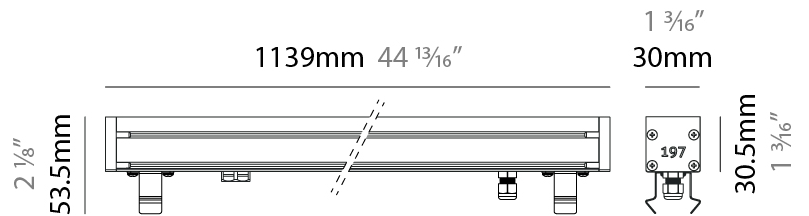

SLASH 30 RECESSED

E12I0063- -

base number   Color   Lens
Temperature   Options

1. To build a product code in our configurator select the specify button on the base model # product page
2. To build a manual product code on this datasheet choose from the options listed below in blue font and add the suffix to the base model #

GENERAL

Series: Slash 30
Brand: Unonovesette
Division: Exterior
Mounting Type: Recessed
Mounting Location: In-Ground
Subcategory: Wallwash

PHYSICAL

Shape: Rectangle
Length (mm): 1139
Length (in): 44 ¹³/₁₆"
Width (mm): 30
Width (in): 1 ³/₁₆"
Height (mm): 53.5
Height (in): 2 ¹/₈"
Light Distribution: Adjustable / Direct
Diffuser: Extra clear tempered 6mm
Fixture Finish: ANA
Fixture Material: Extruded Aluminum
Cable Details: IP68 30cm Cable with Easy Lock system

ELECTRICAL

Lamp Type: LED
Input Wattage (W): 33.92
Total Output Wattage (W): 26.5
Dimming: Non-Dimmable
Driver Included: No
Driver Location: Remote
Driver Type: Constant Voltage - Universal
Driver Class: Class 2
Input Voltage (V): 120 - 277
Output Voltage (V): 24
Upon Request: Phase Dimming (120Vac only) / 0-10V Dimming

LED

Color Temperature (°K): 2200 / 2700 / 3000 / 4000
Max. Delivered Lumen (lm): 2280 (3000K)
CRI: >90 CRI
Lamp Life (hrs): 100000

OPTICAL

Optic°: 12 / 21 / 31 / 46 / 13x36
Adjustability: Tilt ±20°

RATINGS AND CERTIFICATIONS

Certified By: Certified for North American Standards
IP rating: IP67
IK Rating: IK06